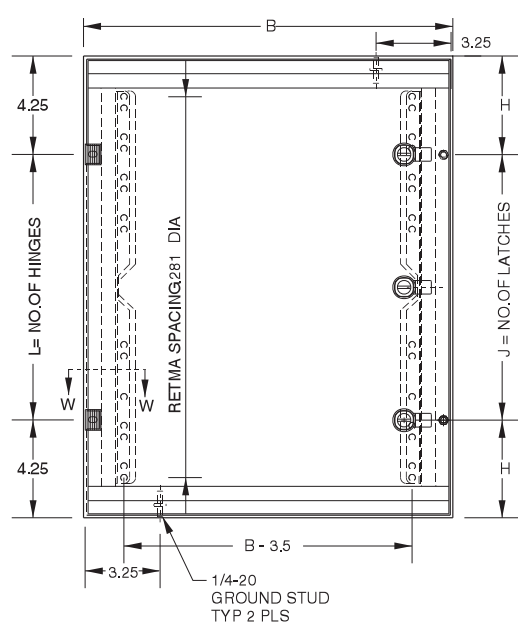

Series 2000 - NEMA 4 Single Door Enclosures

Industrial Enclosures
Wallmount Enclosures

Section Y-Y

Front View

Side View

Top View

Hinge Detail (Section W-W)
(Shown with door open 180°)

Enclosure Part No.	A	B	C	Opt. Panel Part No.	Panel Dim. D	E	H	J	L	Ship Wt. lbs
2P12126 ¹	12	12	6	18P0909	9	9	—	1	2	14
2P16126 ¹	16	12	6	18P1309	13	9	—	1	2	17
2P16166	16	16	6	18P1313	13	13	—	1	2	21
2P20166	20	16	6	18P1713	17	13	—	1	2	25
2P20206	20	20	6	18P1717	17	17	—	1	2	28
2P20168	20	16	8	18P1713	17	13	—	1	2	27
2P24168	24	16	8	18P2113	21	13	—	1	2	30
2P16208	16	20	8	18P1713	13	17	—	1	2	26
2P20208	20	20	8	18P1717	17	17	—	1	2	32
2P24208	24	20	8	18P2117	21	17	—	1	2	35
2P30208	30	20	8	18P2717	27	17	4.25	2	3	44
2P20248	20	24	8	18P2117	17	21	—	1	2	36
2P24248	24	24	8	18P2121	21	21	4.25	2	2	46
2P30248	30	24	8	18P2721	27	21	4.25	2	3	56
2P36248	36	24	8	18P3321	33	21	4.25	2	3	64
2P30308	30	30	8	18P2727	27	27	4.25	2	3	74
2P36308	36	30	8	18P3327	33	27	4.25	2	3	91
2P242412	24	24	12	18P2121	21	21	4.25	2	2	53
2P302412	30	24	12	18P2721	27	21	4.25	2	3	69
2P482412	48	24	12	18P4521	45	21	6.00	3	4	130
2P363012	36	30	12	18P3327	33	27	4.25	2	3	98
2P423612	42	36	12	18P3933	39	33	6.00	3	4	135
2P483612	48	36	12	18P4533	45	33	6.00	3	4	147
2P242416	24	24	16	18P2121	21	21	4.25	2	2	75
2P363016	36	30	16	18P3327	33	27	4.25	2	3	117
2P483616	48	36	16	18P4533	45	33	6.00	3	4	158

¹ Less literature pocket

Technical references and DXF downloads available at www.hamfmfg.com

All dimensions in inches unless specified otherwise

Quality Enclosures. Service Excellence.