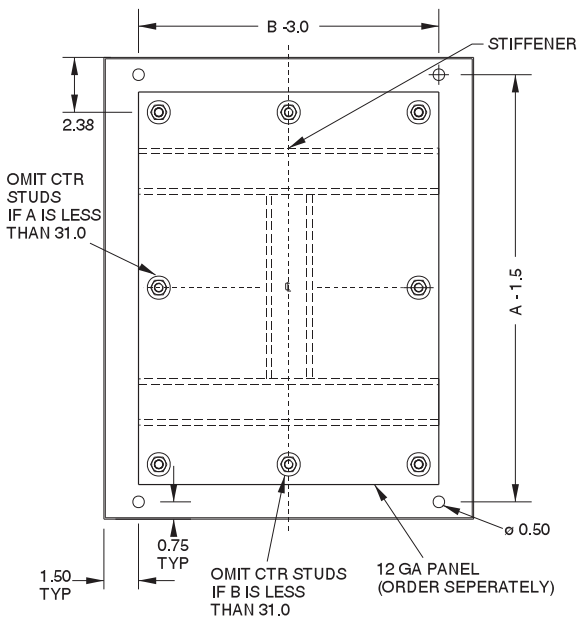

Series 2000 - NEMA 4 Single Door Enclosures

Industrial Enclosures
Wallmount Enclosures

Section Y-Y

Front View

Side View

Top View

Hinge Detail (Section W-W)
(Shown with door open 180°)

Enclosure Part No.	A	B	C	Opt. Panel Part No.	Panel Dim. D	E	H	J	L	Ship Wt. lbs
2P12126 ¹	12	12	6	18P0909	9	9	—	1	2	14
2P16126 ¹	16	12	6	18P1309	13	9	—	1	2	17
2P16166	16	16	6	18P1313	13	13	—	1	2	21
2P20166	20	16	6	18P1713	17	13	—	1	2	25
2P20206	20	20	6	18P1717	17	17	—	1	2	28
2P20168	20	16	8	18P1713	17	13	—	1	2	27
2P24168	24	16	8	18P2113	21	13	—	1	2	30
2P16208	16	20	8	18P1713	13	17	—	1	2	26
2P20208	20	20	8	18P1717	17	17	—	1	2	32
2P24208	24	20	8	18P2117	21	17	—	1	2	35
2P30208	30	20	8	18P2717	27	17	4.25	2	3	44
2P20248	20	24	8	18P2117	17	21	—	1	2	36
2P24248	24	24	8	18P2121	21	21	4.25	2	2	46
2P30248	30	24	8	18P2721	27	21	4.25	2	3	56
2P36248	36	24	8	18P3321	33	21	4.25	2	3	64
2P30308	30	30	8	18P2727	27	27	4.25	2	3	74
2P36308	36	30	8	18P3327	33	27	4.25	2	3	91
2P242412	24	24	12	18P2121	21	21	4.25	2	2	53
2P302412	30	24	12	18P2721	27	21	4.25	2	3	69
2P482412	48	24	12	18P4521	45	21	6.00	3	4	130
2P363012	36	30	12	18P3327	33	27	4.25	2	3	98
2P423612	42	36	12	18P3933	39	33	6.00	3	4	135
2P483612	48	36	12	18P4533	45	33	6.00	3	4	147
2P242416	24	24	16	18P2121	21	21	4.25	2	2	75
2P363016	36	30	16	18P3327	33	27	4.25	2	3	117
2P483616	48	36	16	18P4533	45	33	6.00	3	4	158

¹ Less literature pocket

Technical references and DXF downloads available at www.hamfmfg.com

All dimensions in inches unless specified otherwise

Quality Enclosures. Service Excellence.