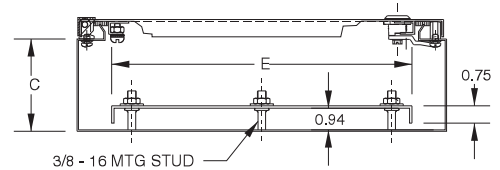

Series 2000 - NEMA 4 Single Door Enclosures

Industrial Enclosures
Wallmount Enclosures

Section Y-Y

Front View

Side View

Top View

Hinge Detail (Section W-W)
(Shown with door open 180°)

Enclosure Part No.	A	B	C	Opt. Panel Part No.	Panel Dim. D	E	H	J	L	Ship Wt. lbs
2P12126 ¹	12	12	6	18P0909	9	9	—	1	2	14
2P16126 ¹	16	12	6	18P1309	13	9	—	1	2	17
2P16166	16	16	6	18P1313	13	13	—	1	2	21
2P20166	20	16	6	18P1713	17	13	—	1	2	25
2P20206	20	20	6	18P1717	17	17	—	1	2	28
2P20168	20	16	8	18P1713	17	13	—	1	2	27
2P24168	24	16	8	18P2113	21	13	—	1	2	30
2P16208	16	20	8	18P1713	13	17	—	1	2	26
2P20208	20	20	8	18P1717	17	17	—	1	2	32
2P24208	24	20	8	18P2117	21	17	—	1	2	35
2P30208	30	20	8	18P2717	27	17	4.25	2	3	44
2P20248	20	24	8	18P2117	17	21	—	1	2	36
2P24248	24	24	8	18P2121	21	21	4.25	2	2	46
2P30248	30	24	8	18P2721	27	21	4.25	2	3	56
2P36248	36	24	8	18P3321	33	21	4.25	2	3	64
2P30308	30	30	8	18P2727	27	27	4.25	2	3	74
2P36308	36	30	8	18P3327	33	27	4.25	2	3	91
2P242412	24	24	12	18P2121	21	21	4.25	2	2	53
2P302412	30	24	12	18P2721	27	21	4.25	2	3	69
2P482412	48	24	12	18P4521	45	21	6.00	3	4	130
2P363012	36	30	12	18P3327	33	27	4.25	2	3	98
2P423612	42	36	12	18P3933	39	33	6.00	3	4	135
2P483612	48	36	12	18P4533	45	33	6.00	3	4	147
2P242416	24	24	16	18P2121	21	21	4.25	2	2	75
2P363016	36	30	16	18P3327	33	27	4.25	2	3	117
2P483616	48	36	16	18P4533	45	33	6.00	3	4	158

¹ Less literature pocket

Technical references and DXF downloads available at www.hamfmfg.com

All dimensions in inches unless specified otherwise

Quality Enclosures. Service Excellence.