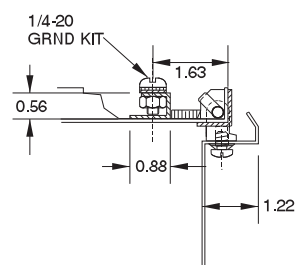

Series 2000 - NEMA 4 Single Door Enclosures

Industrial Enclosures
Wallmount Enclosures

Section Y-Y

Front View

Side View

Top View

Hinge Detail (Section W-W)
(Shown with door open 180°)

Enclosure Part No.	A	B	C	Opt. Panel Part No.	Panel Dim. D	E	H	J	L	Ship Wt. lbs
2P12126 ¹	12	12	6	18P0909	9	9	—	1	2	14
2P16126 ¹	16	12	6	18P1309	13	9	—	1	2	17
2P16166	16	16	6	18P1313	13	13	—	1	2	21
2P20166	20	16	6	18P1713	17	13	—	1	2	25
2P20206	20	20	6	18P1717	17	17	—	1	2	28
2P20168	20	16	8	18P1713	17	13	—	1	2	27
2P24168	24	16	8	18P2113	21	13	—	1	2	30
2P16208	16	20	8	18P1713	13	17	—	1	2	26
2P20208	20	20	8	18P1717	17	17	—	1	2	32
2P24208	24	20	8	18P2117	21	17	—	1	2	35
2P30208	30	20	8	18P2717	27	17	4.25	2	3	44
2P20248	20	24	8	18P2117	17	21	—	1	2	36
2P24248	24	24	8	18P2121	21	21	4.25	2	2	46
2P30248	30	24	8	18P2721	27	21	4.25	2	3	56
2P36248	36	24	8	18P3321	33	21	4.25	2	3	64
2P30308	30	30	8	18P2727	27	27	4.25	2	3	74
2P36308	36	30	8	18P3327	33	27	4.25	2	3	91
2P242412	24	24	12	18P2121	21	21	4.25	2	2	53
2P302412	30	24	12	18P2721	27	21	4.25	2	3	69
2P482412	48	24	12	18P4521	45	21	6.00	3	4	130
2P363012	36	30	12	18P3327	33	27	4.25	2	3	98
2P423612	42	36	12	18P3933	39	33	6.00	3	4	135
2P483612	48	36	12	18P4533	45	33	6.00	3	4	147
2P242416	24	24	16	18P2121	21	21	4.25	2	2	75
2P363016	36	30	16	18P3327	33	27	4.25	2	3	117
2P483616	48	36	16	18P4533	45	33	6.00	3	4	158

¹ Less literature pocket

Technical references and DXF downloads available at www.hamfmfg.com

All dimensions in inches unless specified otherwise

Quality Enclosures. Service Excellence.