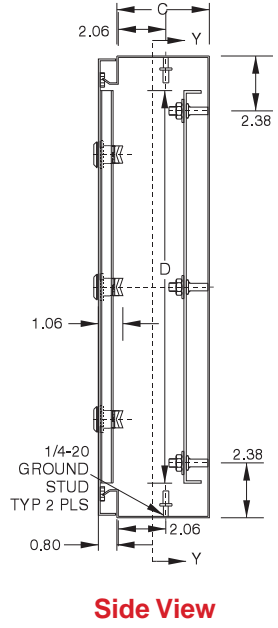

Series 2000 - NEMA 4 Single Door Enclosures

Industrial Enclosures
Wallmount Enclosures

Section Y-Y

Front View

Side View

Top View

Hinge Detail (Section W-W)
(Shown with door open 180°)

Enclosure Part No.	A	B	C	Opt. Panel Part No.	Panel Dim. D	E	H	J	L	Ship Wt. lbs
2P12126 ¹	12	12	6	18P0909	9	9	—	1	2	14
2P16126 ¹	16	12	6	18P1309	13	9	—	1	2	17
2P16166	16	16	6	18P1313	13	13	—	1	2	21
2P20166	20	16	6	18P1713	17	13	—	1	2	25
2P20206	20	20	6	18P1717	17	17	—	1	2	28
2P20168	20	16	8	18P1713	17	13	—	1	2	27
2P24168	24	16	8	18P2113	21	13	—	1	2	30
2P16208	16	20	8	18P1713	13	17	—	1	2	26
2P20208	20	20	8	18P1717	17	17	—	1	2	32
2P24208	24	20	8	18P2117	21	17	—	1	2	35
2P30208	30	20	8	18P2717	27	17	4.25	2	3	44
2P20248	20	24	8	18P2117	17	21	—	1	2	36
2P24248	24	24	8	18P2121	21	21	4.25	2	2	46
2P30248	30	24	8	18P2721	27	21	4.25	2	3	56
2P36248	36	24	8	18P3321	33	21	4.25	2	3	64
2P30308	30	30	8	18P2727	27	27	4.25	2	3	74
2P36308	36	30	8	18P3327	33	27	4.25	2	3	91
2P242412	24	24	12	18P2121	21	21	4.25	2	2	53
2P302412	30	24	12	18P2721	27	21	4.25	2	3	69
2P482412	48	24	12	18P4521	45	21	6.00	3	4	130
2P363012	36	30	12	18P3327	33	27	4.25	2	3	98
2P423612	42	36	12	18P3933	39	33	6.00	3	4	135
2P483612	48	36	12	18P4533	45	33	6.00	3	4	147
2P242416	24	24	16	18P2121	21	21	4.25	2	2	75
2P363016	36	30	16	18P3327	33	27	4.25	2	3	117
2P483616	48	36	16	18P4533	45	33	6.00	3	4	158

¹ Less literature pocket

Technical references and DXF downloads available at www.hamfmfg.com

All dimensions in inches unless specified otherwise

Quality Enclosures. Service Excellence.