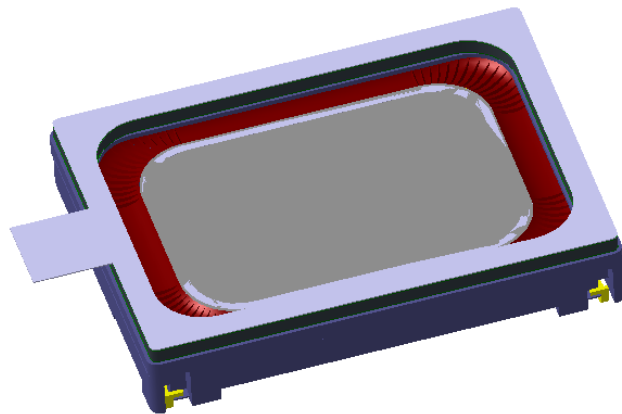

13x18 6Ω Loudspeaker
with waterproof front gasket

CR1813Lo25YN6WPGDA

Revision

Date	Version	Status	Changes	Approver
2021/04/19	Vo.1	Draft	First release	Lionel

1. Mechanical Characteristics

1.1. Mechanical Drawing

1.1.1. Assembly drawing:

*Thickness before compression and not including removable pull-tab

1.1.2. Gasket drawing:

1.1.3. Assembly details:

1.2. Material List

Speaker see specification	CR1813Lo25YN6WP
Gasket: See specification	GASKET13x18-10

1.3. Waterproof rating

Speaker waterproof rating	IPx6
---------------------------	------

1.4. Packaging

100pcs per tray- 20 trays per carton

2. Related document

CR1813Lo25YN6WP dedicated datasheet