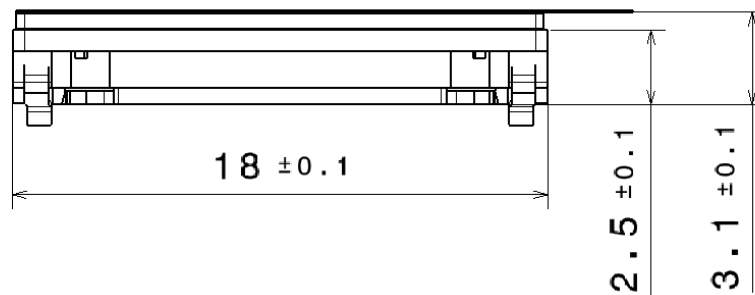

13x18 6Ω Loudspeaker
with waterproof front gasket

CR1813Lo25YN6WPGDA

Revision

Date	Version	Status	Changes	Approver
2021/04/19	Vo.1	Draft	First release	Lionel

1. Mechanical Characteristics

1.1. Mechanical Drawing

1.1.1. Assembly drawing:

*Thickness before compression and not including removable pull-tab

1.1.2. Gasket drawing:

1.1.3. Assembly details:

1.2. Material List

Speaker see specification	CR1813Lo25YN6WP
Gasket: See specification	GASKET13x18-10