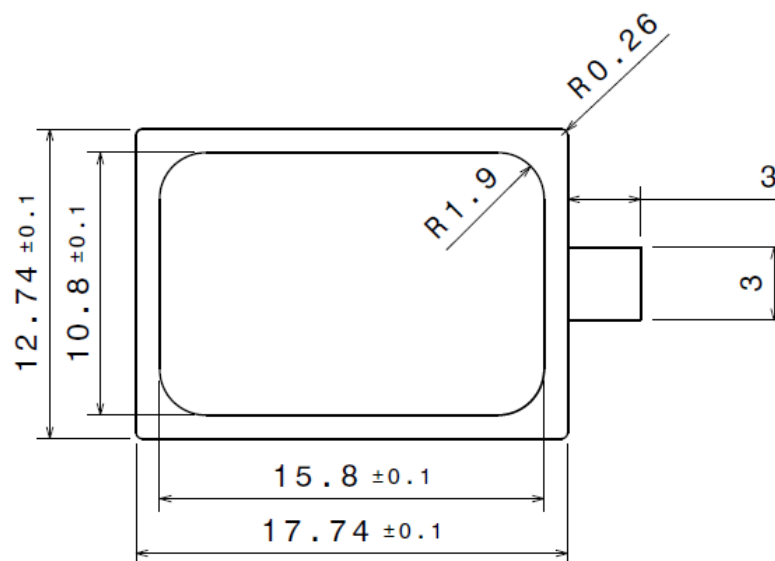

13x18 6Ω Loudspeaker
with waterproof front gasket

CR1813Lo25YN6WPGDA

Revision

Date	Version	Status	Changes	Approver
2021/04/19	Vo.1	Draft	First release	Lionel

1. Mechanical Characteristics

1.1. Mechanical Drawing

1.1.1. Assembly drawing:

*Thickness before compression and not including removable pull-tab

1.1.2. Gasket drawing:

1.1.3. Assembly details:

1.2. Material List

Speaker see specification	CR1813Lo25YN6WP
Gasket: See specification	GASKET13x18-10

1.3. Waterproof rating

Speaker waterproof rating	IPx6
---------------------------	------

1.4. Packaging

100pcs per tray- 20 trays per carton

2. Related document

CR1813Lo25YN6WP dedicated datasheet