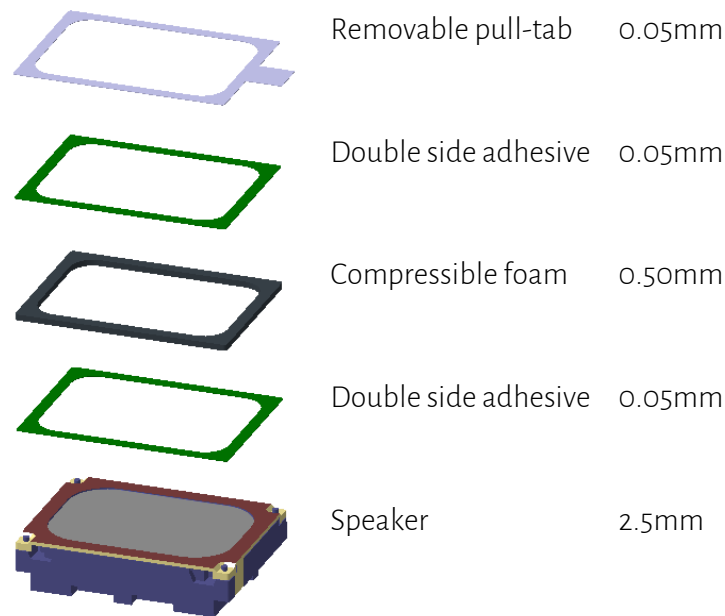

1.1.1. Assembly drawing:

*Thickness before compression and not including removable pull-tab

1.1.2. Gasket drawing:

1.1.3. Assembly details:

1.2. Material List

Speaker see specification	CR1813Lo25YN6WP
Gasket: See specification	GASKET13x18-10

1.3. Waterproof rating

Speaker waterproof rating	IPx6
---------------------------	------

1.4. Packaging

100pcs per tray- 20 trays per carton

2. Related document

CR1813Lo25YN6WP dedicated datasheet